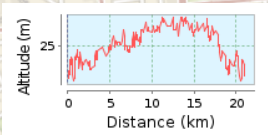

# ELECTRIC BIKE NETWORK - LONDON PARKS AND GARDENS

21.02 km (round trip)

Total climb: 191 m, Total descent: 191 m

Altitude range 38 m (Altitude from: 4 m to 42 m)

© cold0 | © Mapbox | © OpenStreetMap contributors | iText 4.2.0 | ID: sxcpzhjksuahrpqb